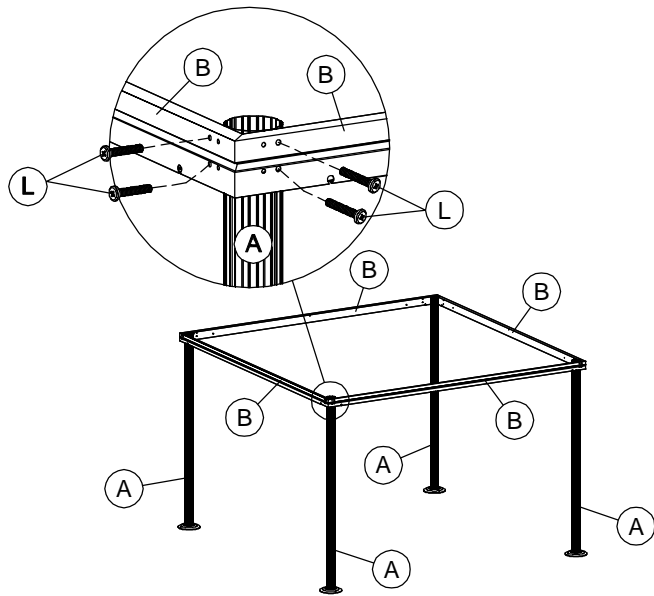

ASSEMBLY INSTRUCTIONS OF GAZEBO 3.0x3.0M

Parts list

			
A x 4PCS		B x 4PCS	
			
D x 4PCS		E x 4PCS	
			
F x 4PCS	G x 4PCS	H x 4PCS	I x 8PCS
			
J x 1PC	M6x12mm K x 64PCS	M6x38mm L x 16PCS	M x 8PCS
			
N x 1PC	O x 1PC	P x 4PCS	Q x 4PCS
			
R x 96PCS			

STEP 1

STEP 3

STEP 2

STEP 4

STEP 5

STEP 7

STEP 6

STEP 8