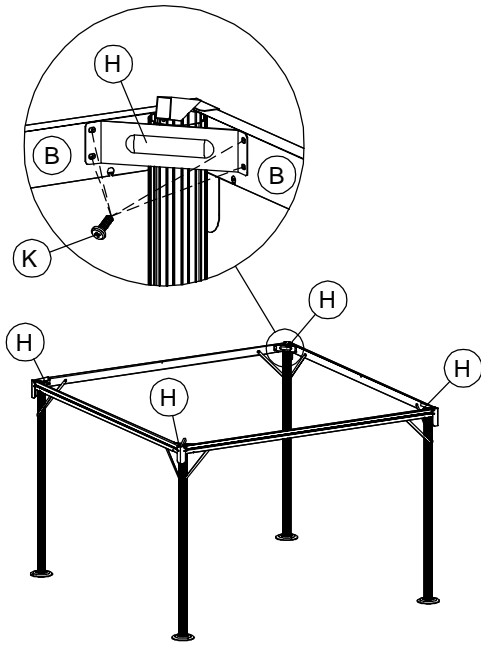

ASSEMBLY INSTRUCTIONS OF GAZEBO 3.0x3.0M

Parts list

			
A x 4PCS		B x 4PCS	
			
D x 4PCS		E x 4PCS	
			
F x 4PCS	G x 4PCS	H x 4PCS	I x 8PCS
			
J x 1PC	M6x12mm K x 64PCS	M6x38mm L x 16PCS	M x 8PCS
			
N x 1PC	O x 1PC	P x 4PCS	Q x 4PCS
			
R x 96PCS			

STEP 1

STEP 3

STEP 2

STEP 4

STEP 5

STEP 7

STEP 6

STEP 8