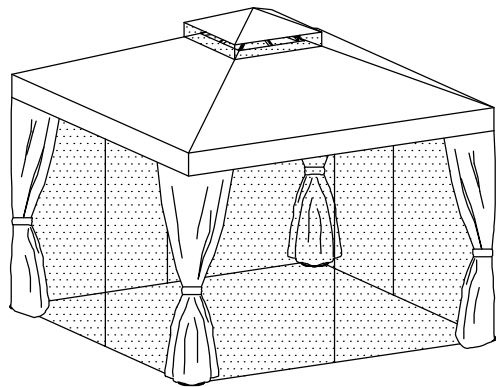

ASSEMBLY INSTRUCTIONS OF GAZEBO 3.0x3.0M

Parts list

			
A x 4PCS		B x 4PCS	
			
D x 4PCS		E x 4PCS	
			
F x 4PCS	G x 4PCS	H x 4PCS	I x 8PCS
			
J x 1PC	M6x12mm K x 64PCS	M6x38mm L x 16PCS	M x 8PCS
			
N x 1PC	O x 1PC	P x 4PCS	Q x 4PCS
			
R x 96PCS			