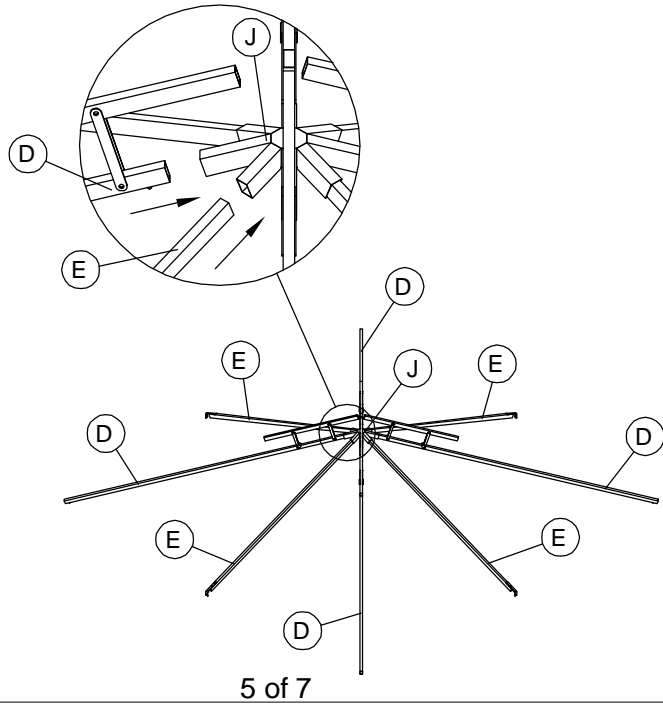

ASSEMBLY INSTRUCTIONS OF GAZEBO 3.0x3.0M

Parts list

			
A x 4PCS		B x 4PCS	
			
D x 4PCS		E x 4PCS	
			
F x 4PCS	G x 4PCS	H x 4PCS	I x 8PCS
			
J x 1PC	M6x12mm K x 64PCS	M6x38mm L x 16PCS	M x 8PCS
			
N x 1PC	O x 1PC	P x 4PCS	Q x 4PCS
			
R x 96PCS			

STEP 1

STEP 3

STEP 2

STEP 4

STEP 5

STEP 7

STEP 6

STEP 8

STEP 9

STEP 10