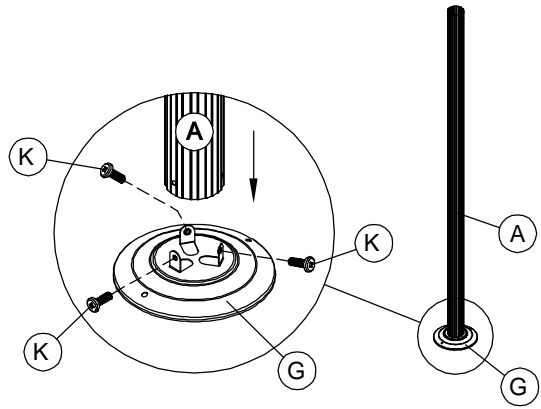

ASSEMBLY INSTRUCTIONS OF GAZEBO 3.0x3.0M

Parts list

			
A x 4PCS		B x 4PCS	
			
D x 4PCS		E x 4PCS	
			
F x 4PCS	G x 4PCS	H x 4PCS	I x 8PCS
			
J x 1PC	M6x12mm K x 64PCS	M6x38mm L x 16PCS	M x 8PCS
			
N x 1PC	O x 1PC	P x 4PCS	Q x 4PCS
			
R x 96PCS			

STEP 1

STEP 3

STEP 2

STEP 4

STEP 5

STEP 7

STEP 6

STEP 8