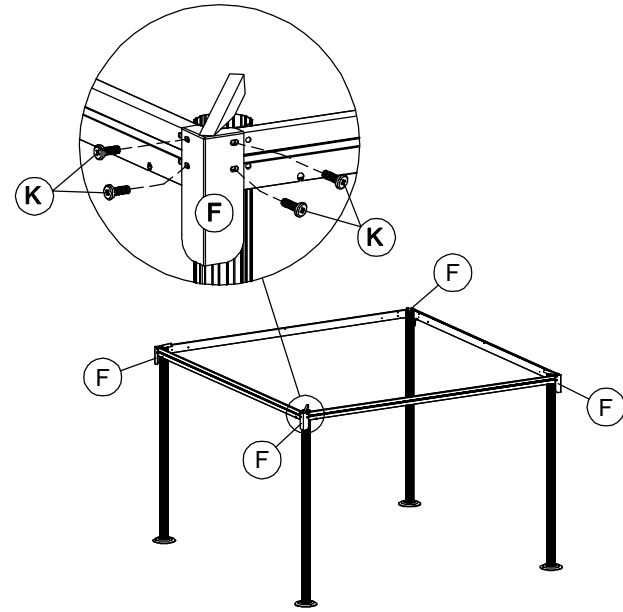

STEP 1

STEP 3

STEP 2

STEP 4